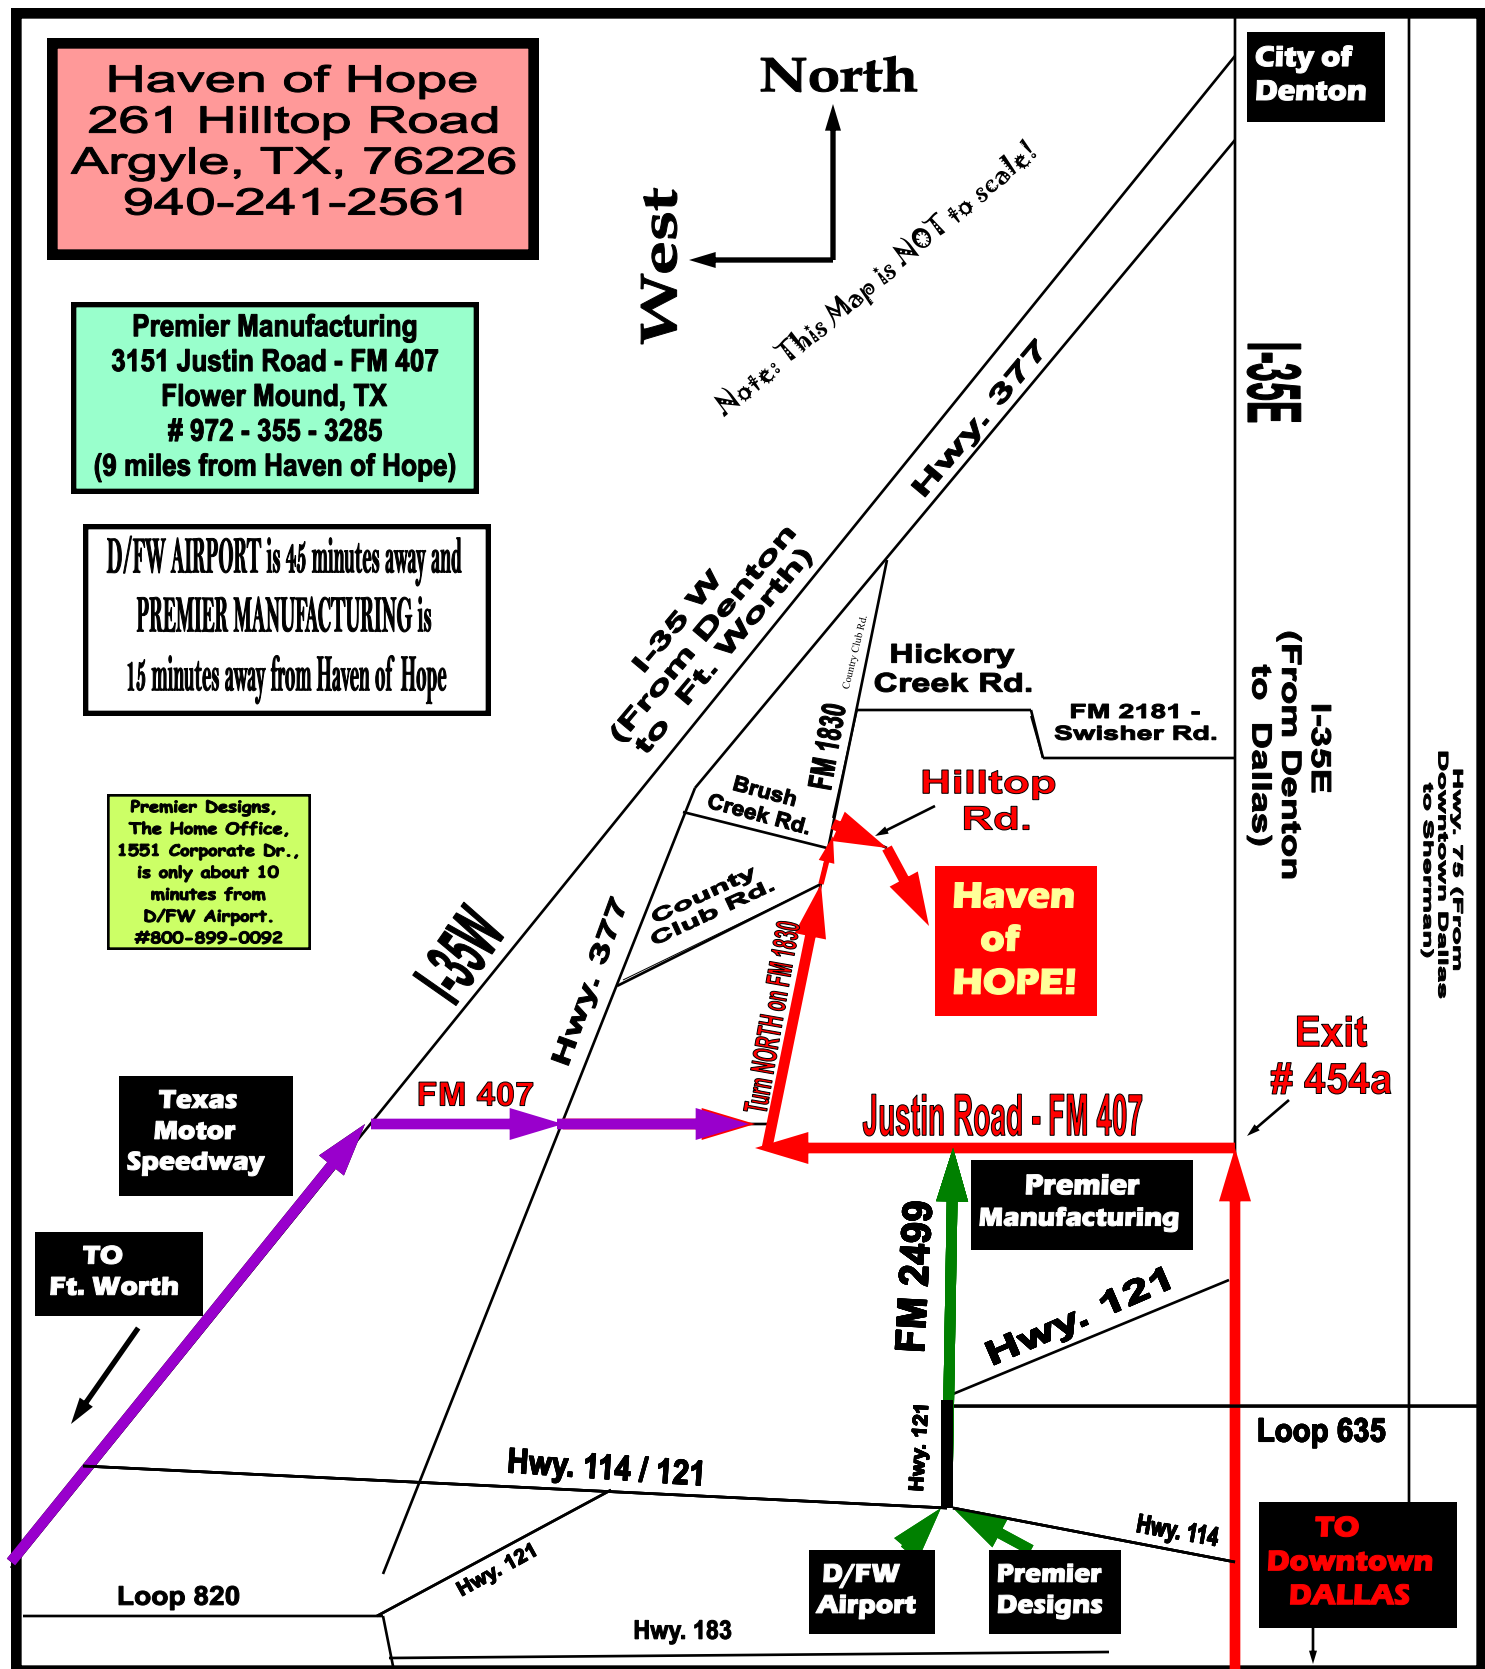

Premier Manufacturing
3151 Justin Road - FM 407
Flower Mound, TX
972 - 355 - 3285
(9 miles from Haven of Hope)

D/FW AIRPORT is 45 minutes away and
PREMIER MANUFACTURING is
15 minutes away from Haven of Hope

Premier Designs,
The Home Office,
1551 Corporate Dr.,
is only about 10
minutes from
D/FW Airport.
#800-899-0092

Texas Motor Speedway

TO Ft. Worth