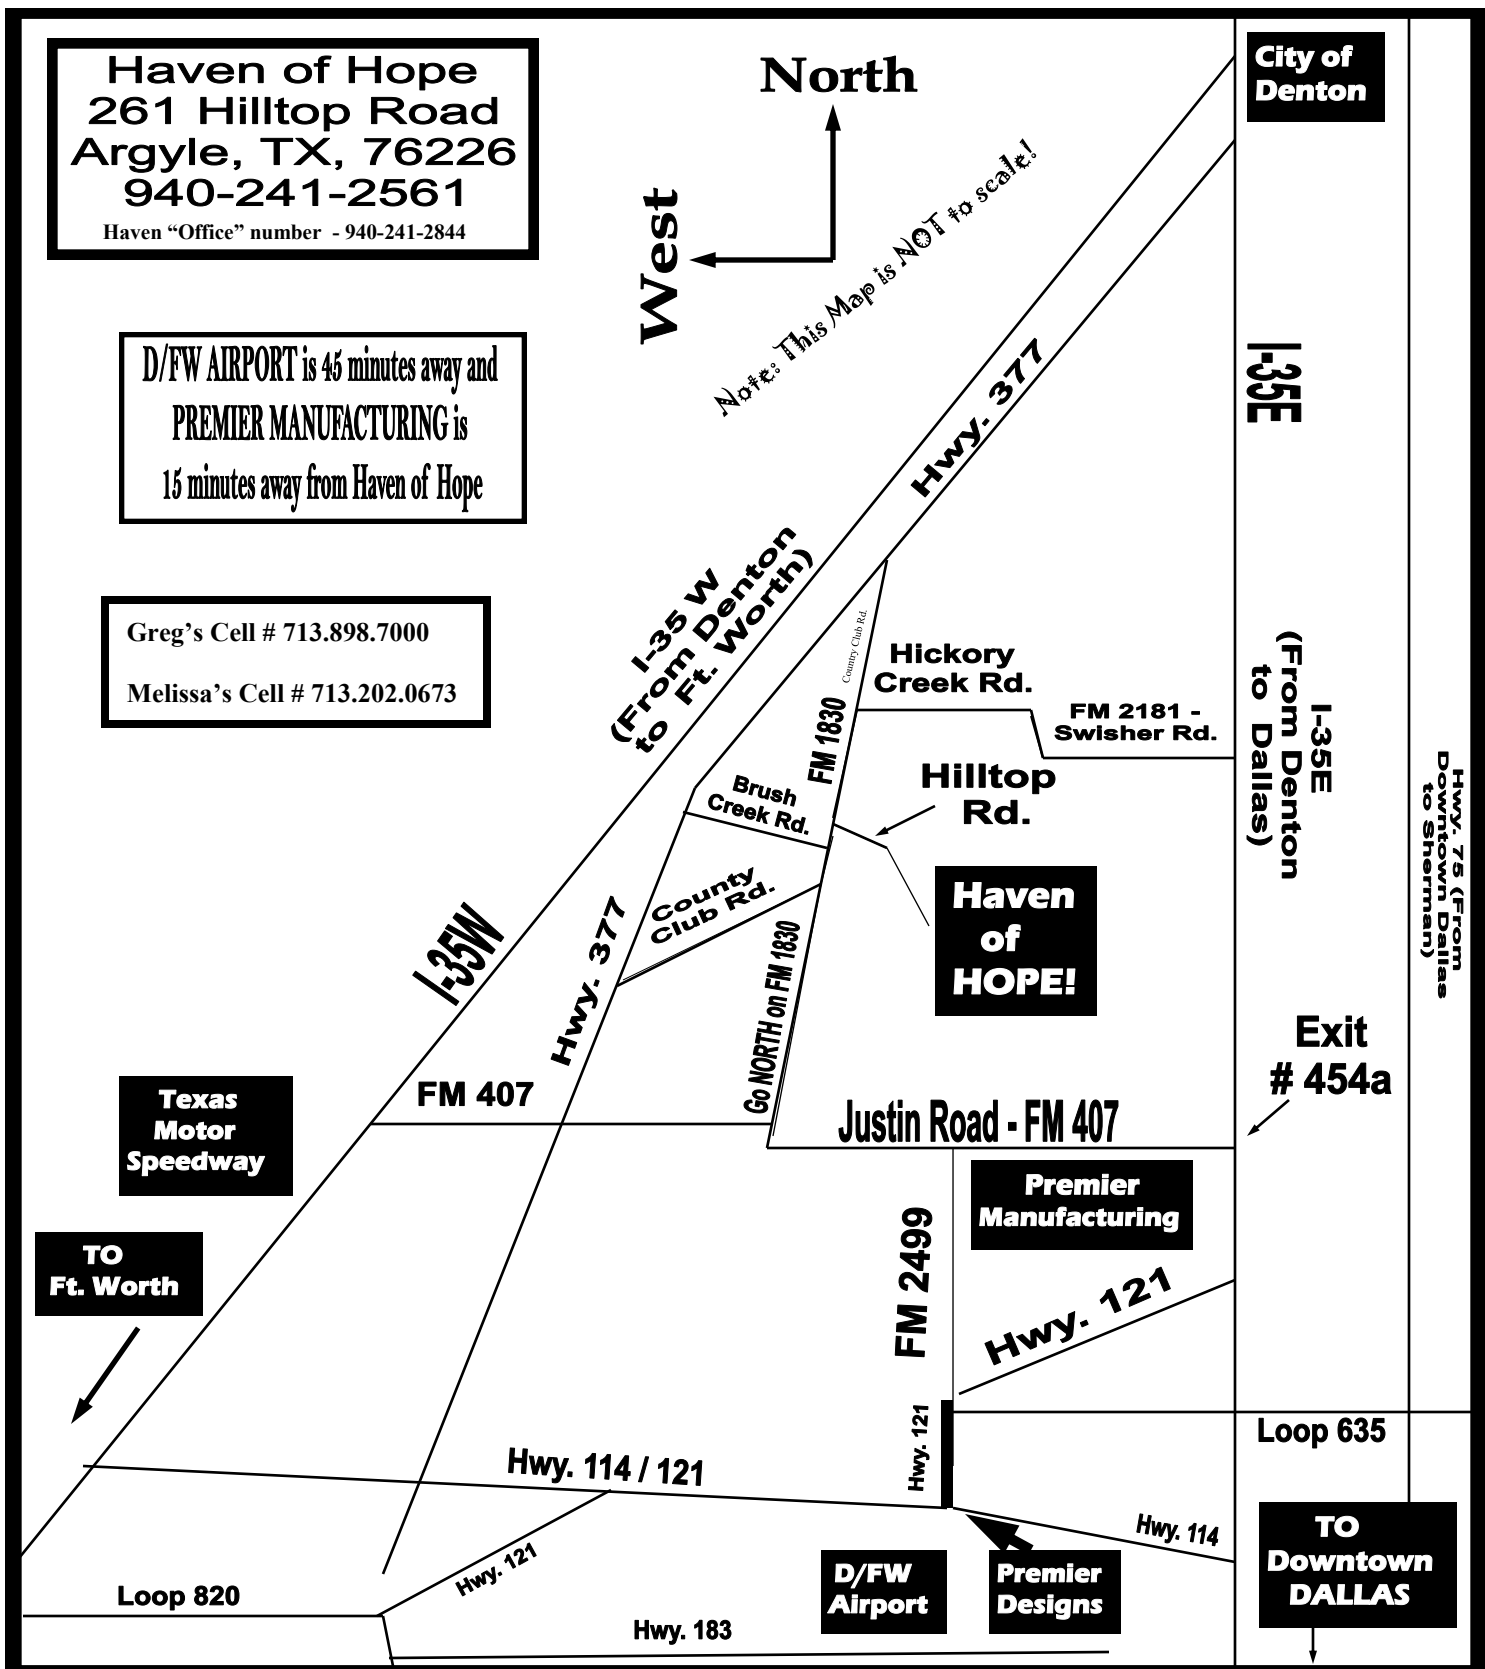

Haven of Hope
261 Hilltop Road
Argyle, TX, 76226
940-241-2561
Haven "Office" number - 940-241-2844

D/FW AIRPORT is 45 minutes away and
PREMIER MANUFACTURING is
15 minutes away from Haven of Hope

Greg's Cell # 713.898.7000
Melissa's Cell # 713.202.0673

Texas Motor Speedway

TO Ft. Worth

City of Denton

I-35E

(From Denton to Dallas)

Exit # 454a

Hwy. 75 (From Downtown Dallas to Sherman)

Premier Manufacturing

Loop 635

TO Downtown DALLAS

From Premier Designs to Haven of Hope:
Turn Right (West) on Gateway.
Turn Right (North) on the access road
Turn LEFT (West) on HWY. 114
Go NORTH (right) on Hwy. 121
Soon after you go past Loop 635, **Exit FM 2499** which is Long Prairie Road
Follow directions in the next box on the right, "Travel on FM 2499 until you reach ..."

From Dallas/Ft. Worth Airport:
Take **NORTH** exit. Get on Highway 121 North. Soon after you go past Loop 635, **Exit FM 2499**.
Travel on FM 2499 until you reach Justin Road (FM 407) (*Premier Manufacturing is 1/4 mile on your right.*), **turn LEFT** on FM 407. **Turn RIGHT** (North) on FM 1830. Immediately after you pass Brush Creek Rd. (which is on your left), **Turn RIGHT** on Hilltop Road. Haven is on your left.
HAVEN of HOPE will be on your left.

From Downtown Dallas: Take I-35E North towards Denton. Exit **FM 407** off of I-35. Go Left on FM 407 (West) over I35. Go past Premier Manufacturing & FM 2499.
Off of FM 407, turn **RIGHT** on FM 1830. Immediately after you pass Brush Creek Rd. (which is on your left), **Turn RIGHT** on Hilltop Road. If you pass over RR tracks, you've gone too far.
HAVEN of HOPE will be on your left.