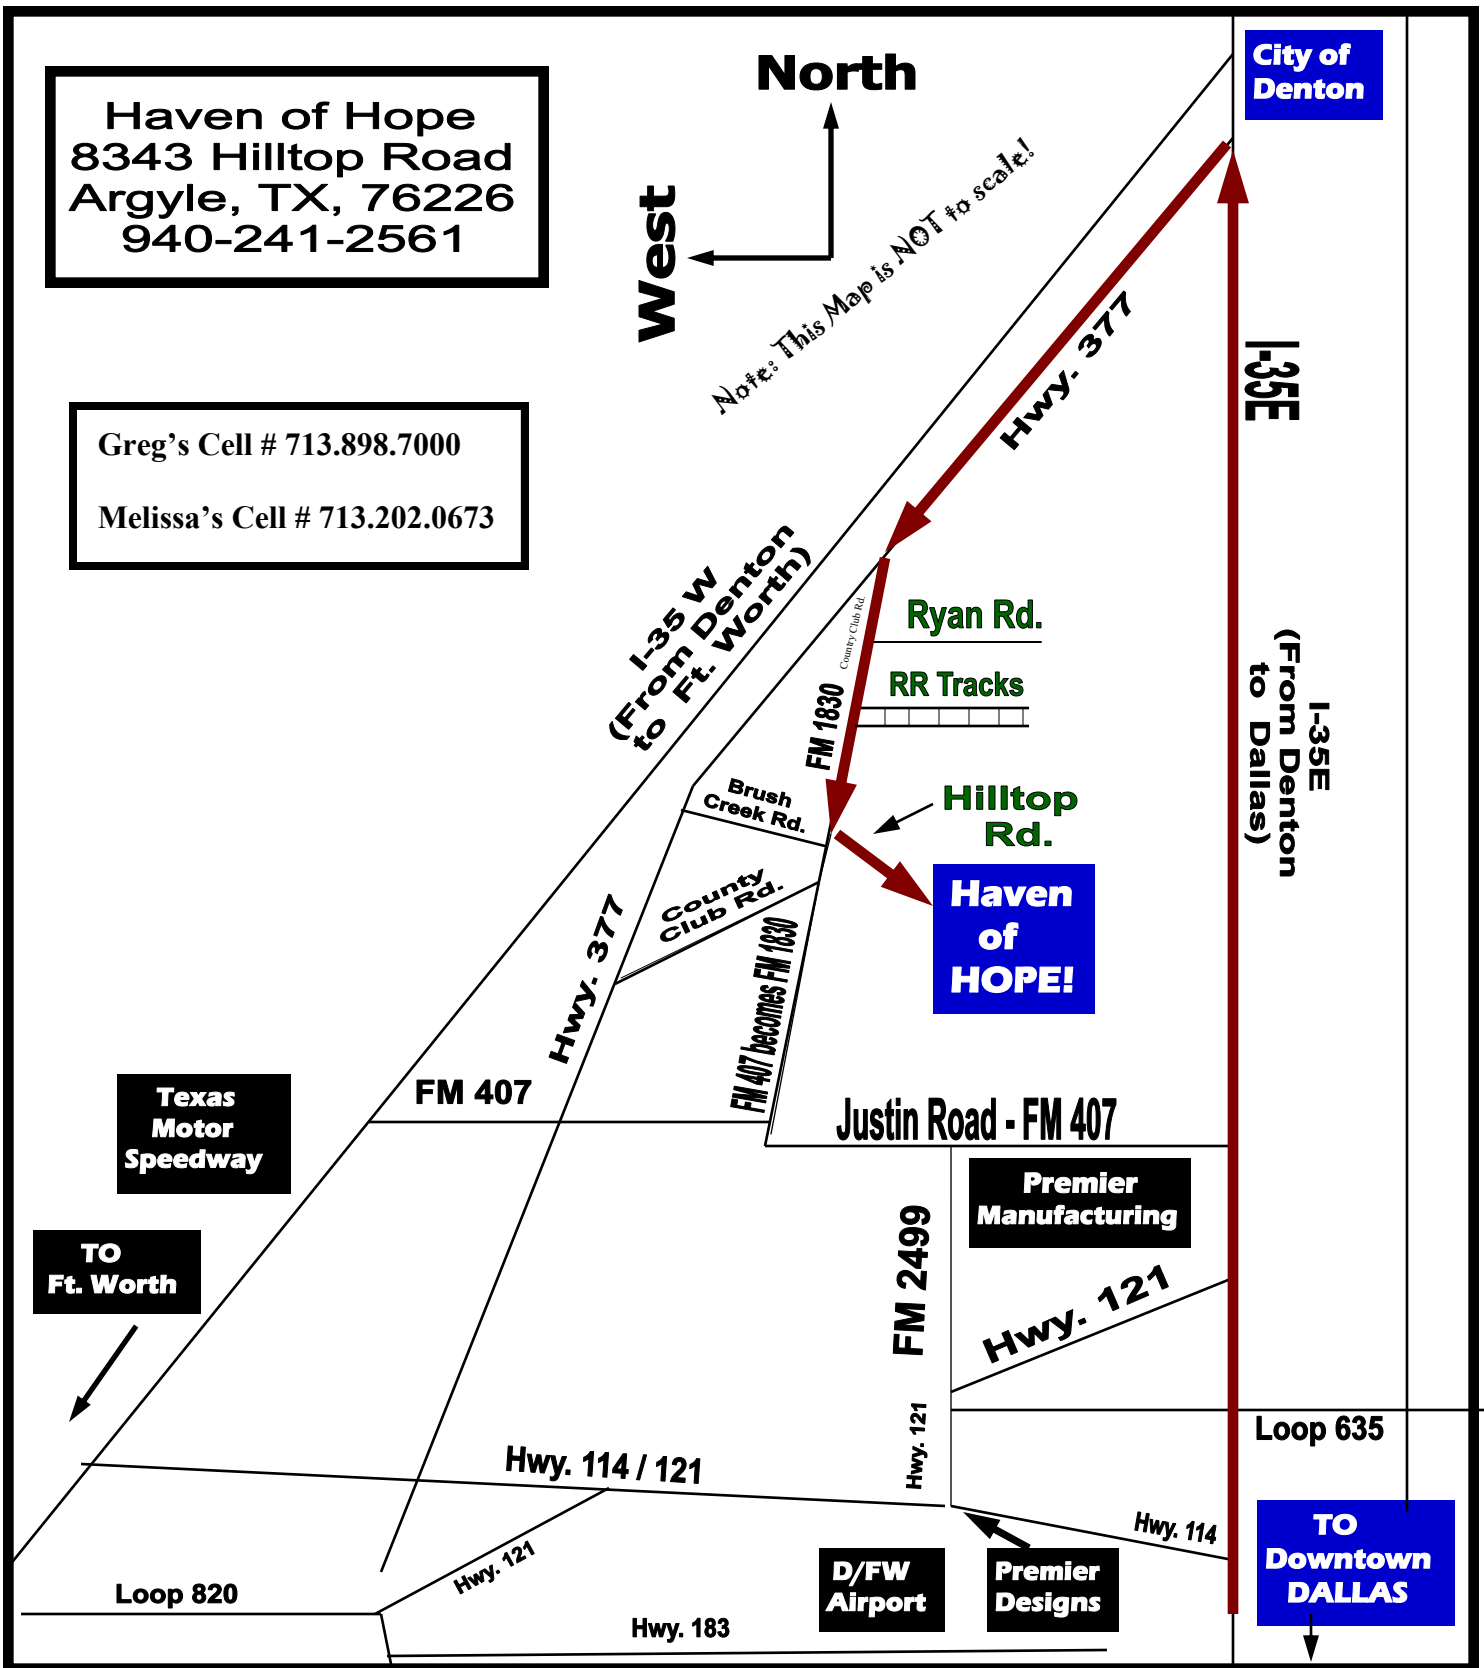

SIMPLE DIRECTIONS from downtown Dallas ... with the LEAST amount of turns to Haven of Hope

Haven of Hope
8343 Hilltop Road
Argyle, TX, 76226
940-241-2561

Greg's Cell # 713.898.7000
Melissa's Cell # 713.202.0673

Texas Motor Speedway

TO Ft. Worth

Premier Manufacturing

D/FW Airport

Premier Designs

Loop 635

TO DOWNTOWN DALLAS

*From Houston: I-45 North .... Take I-30 West, before Downtown Dallas, then, take **I-35E North** towards Denton. Right before downtown Denton ... Exit Ft. Worth Drive / HWY 377 off of I-35 (It is around EXIT # 465) and turn LEFT ... Going under I-35.*

Turn LEFT on FM 1830 or Country Club Road, Go past Ryan Road (on your left) ... Go over Rail Road tracks ... Turn LEFT on Hilltop Road. HAVEN of HOPE will be on your left.