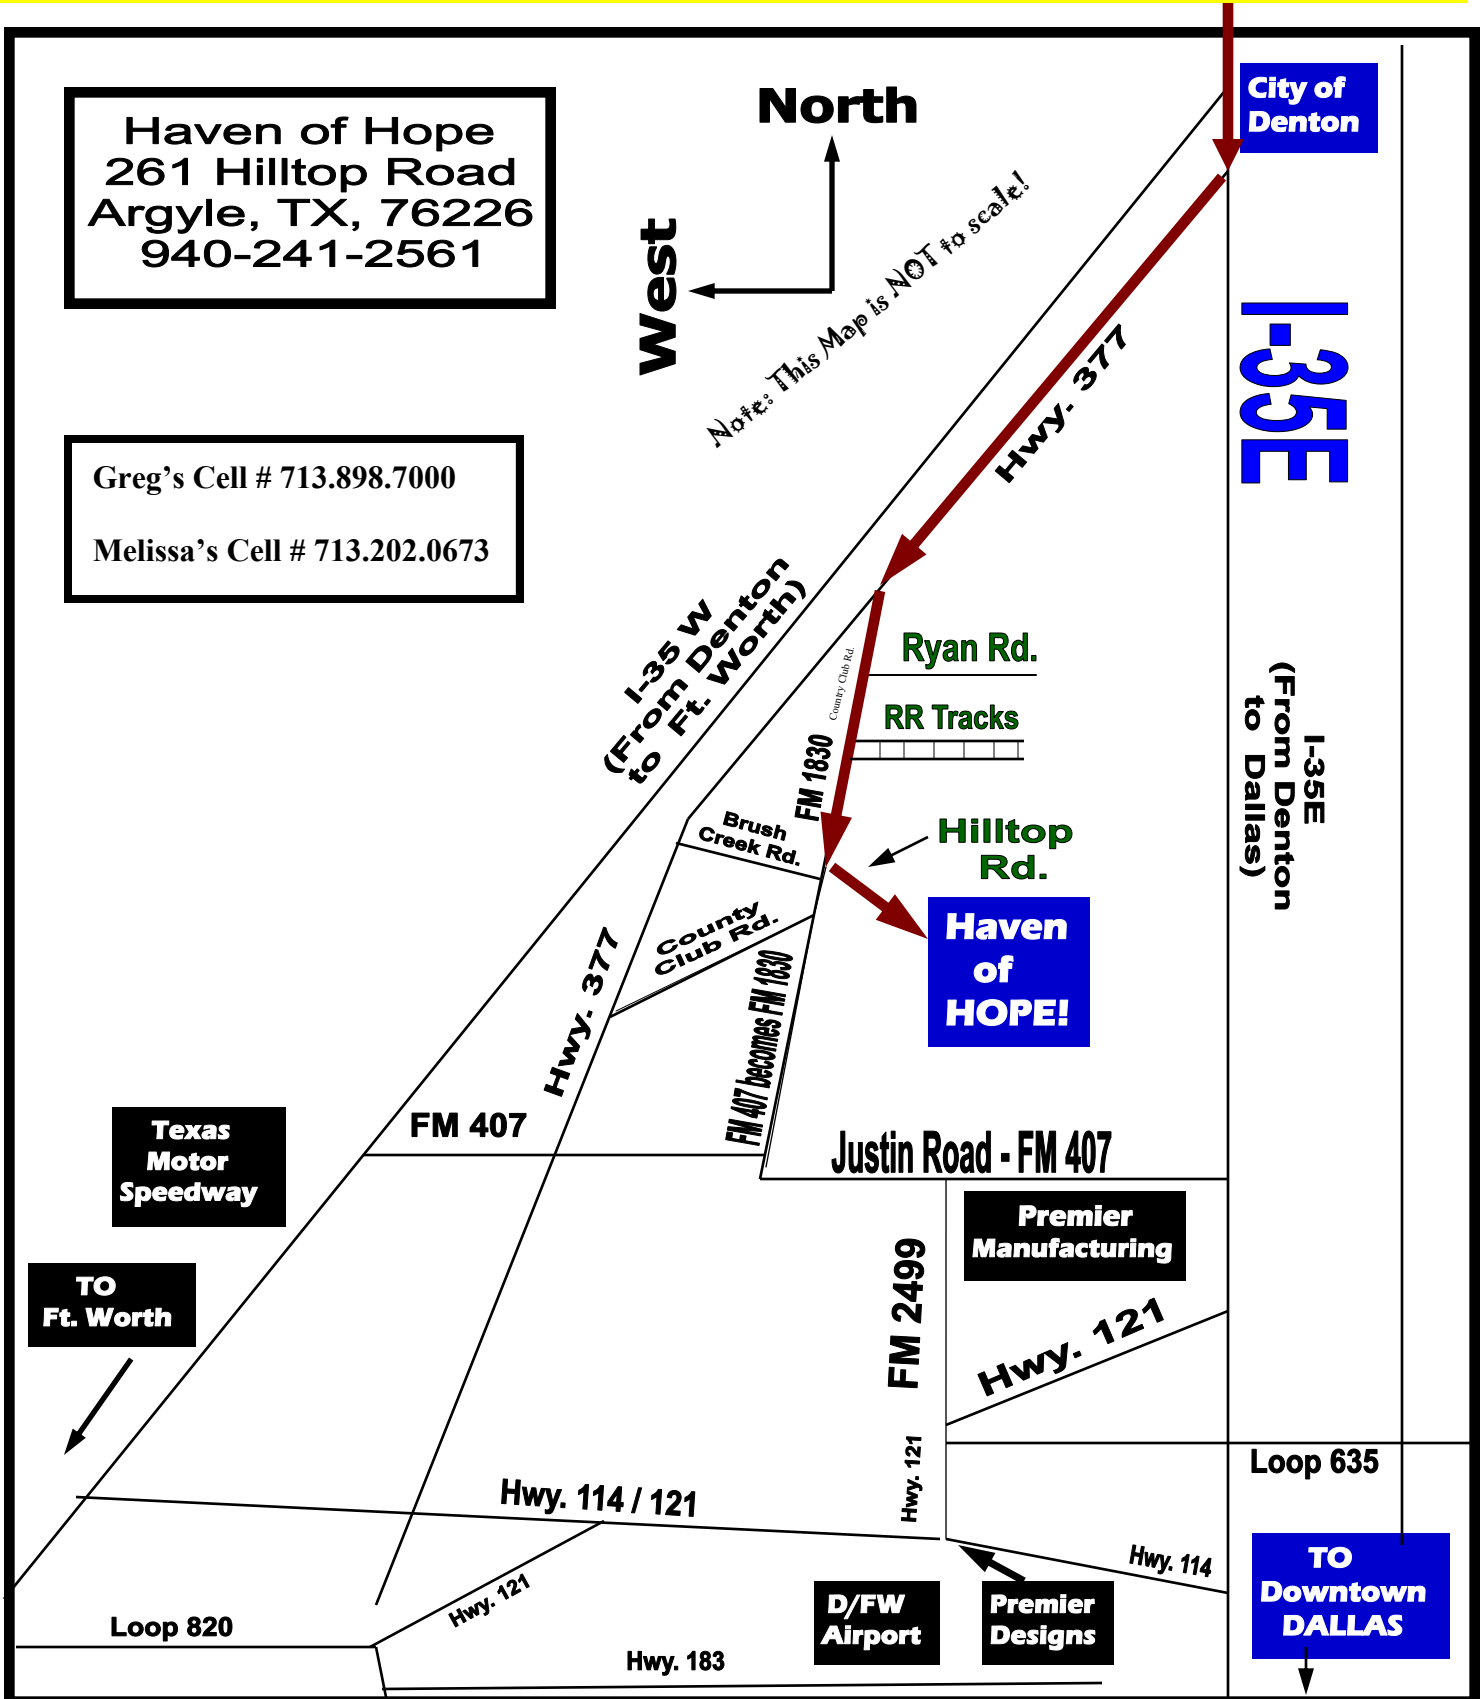

Turn RIGHT on HWY 377 ... (Heading West)

Turn LEFT on FM 1830 (South) / **Country Club Road**

Go past **Ryan Road** (on your left) ...

Go over the Rail Road (RR) tracks ...

Go past **Hickory Creek Road** (on your left) ...

Now, the NEXT street, you will turn left ...

Turn LEFT on Hilltop Road. (Look for the street sign)

(If you past Brush Creek Rd., or Country Club Rd., you've gone too far)

HAVEN of HOPE will be on your LEFT.

SIMPLE DIRECTIONS from North of DENTON ... with the LEAST amount of turns to Haven of Hope

From **DOWNTOWN DENTON, TX:**, Take **I-35E SOUTH** towards Dallas.
Right **AFTER** downtown Denton ... Exit Ft. Worth Drive / HWY 377 off of I-35E
(It is around EXIT # 465) and **turn RIGHT** (West).

Turn LEFT on FM 1830 or Country Club Road, Go past Ryan Road (on your left) ... Go over RR tracks ...
Go past Hickory Creek Road (on your left) ... **Turn LEFT** on Hilltop Road. **HAVEN of HOPE** is on your left.