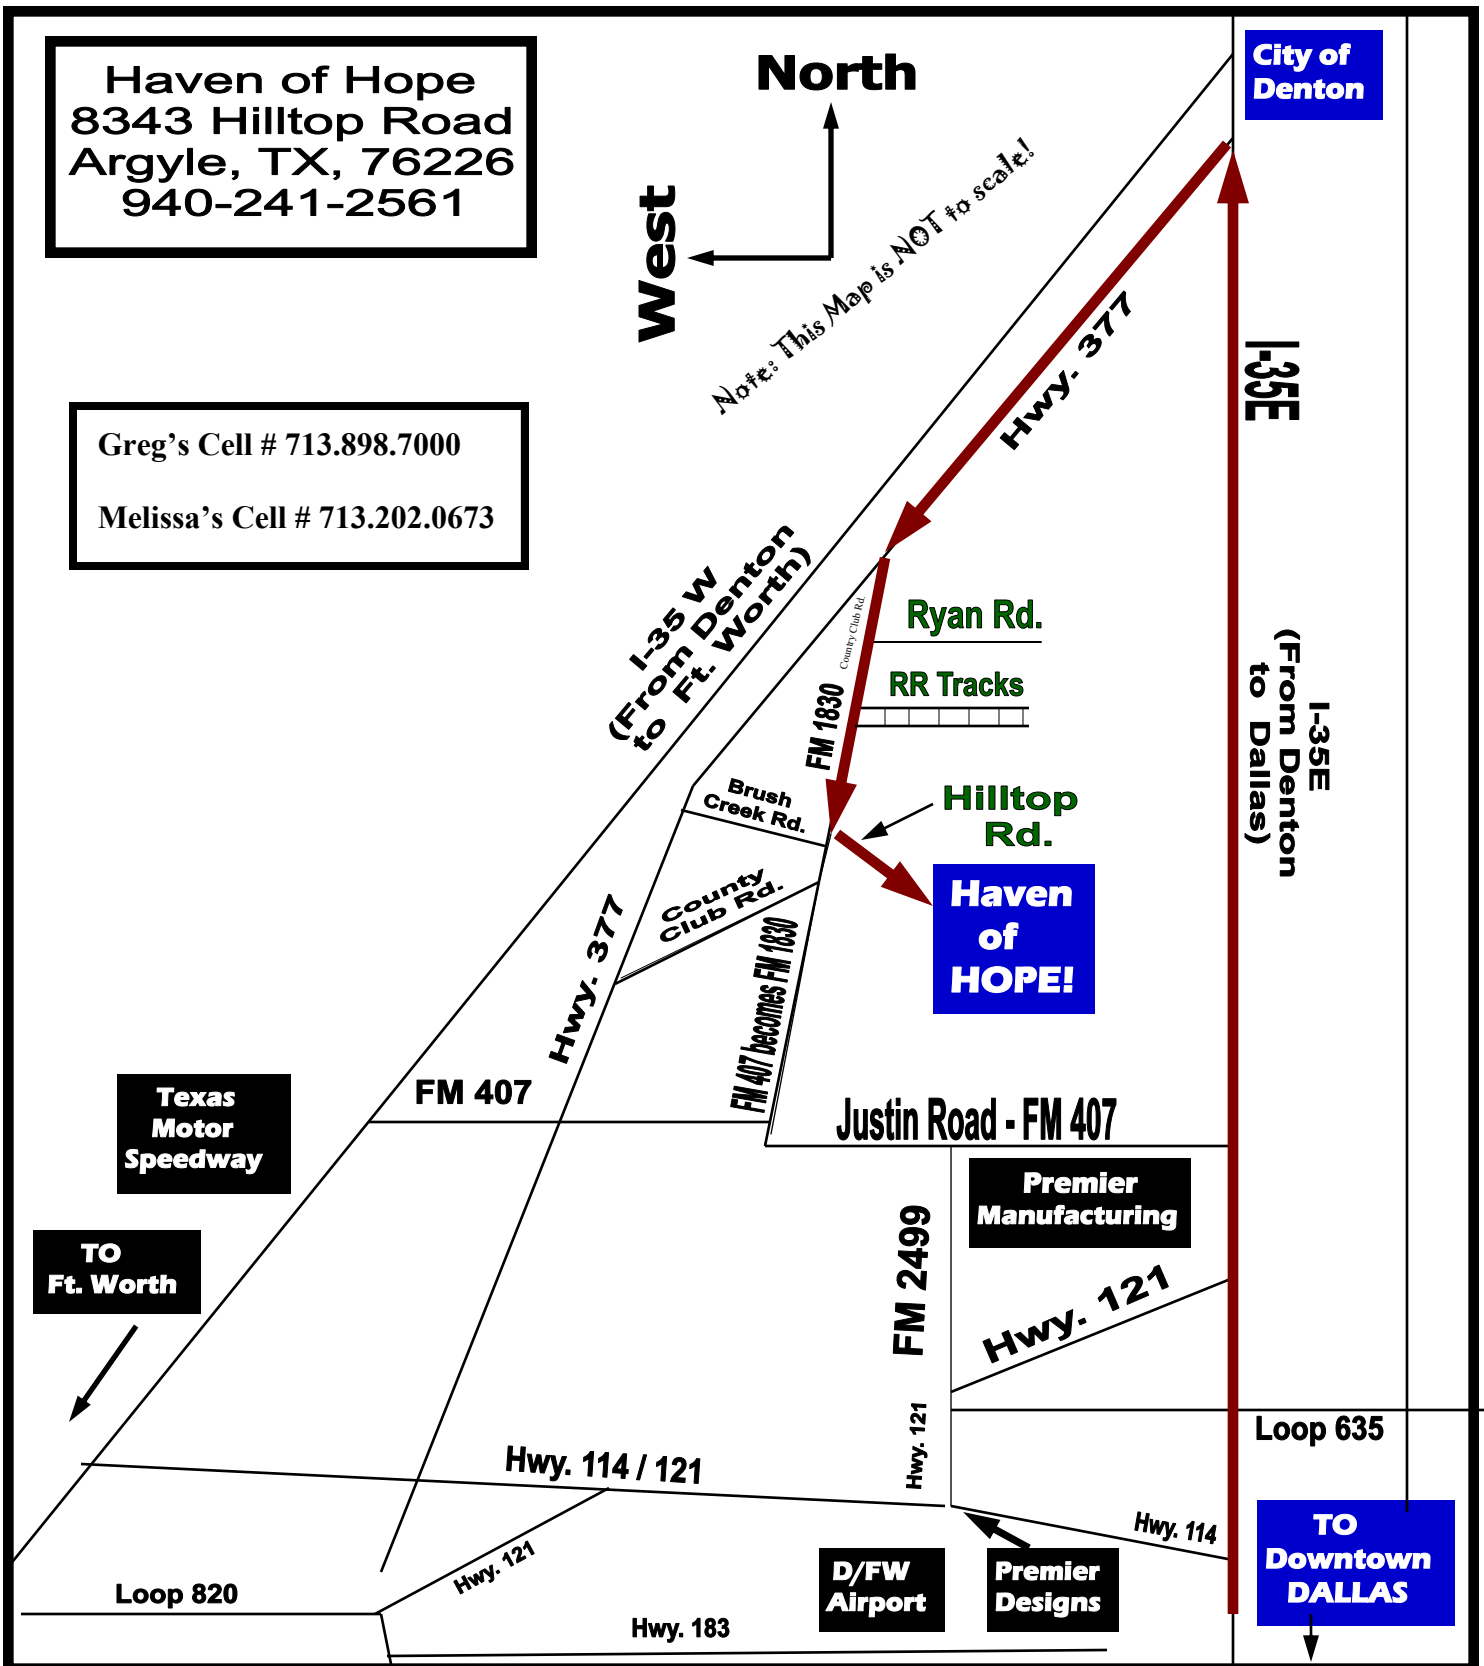

From Dallas (downtown) to Haven of Hope ... This is the EASIEST WAY!
8343 Hilltop Road, Argyle, TX, 76226, # 940-241-2561

From Downtown Dallas

Take I-35E North towards Denton, TX.

Drive past the cities, Lewisville ... Corinth ...

Right before downtown Denton ...

Exit Ft. Worth Drive / HWY 377 off of I-35 (It is around EXIT # 465)

Turn LEFT on HWY 377 ... Going under I-35.

Turn LEFT on FM 1830 / Country Club Road

Go past Ryan Road (on your left) ...

Go over the Rail Road (RR) tracks ...

Go past Hickory Creek Road (on your left) ...

Now, the NEXT street, you will turn left ...

Turn LEFT on Hilltop Road. (Look for the street sign)

(If you past Brush Creek Rd., or Country Club Rd., you've gone too far)

HAVEN of HOPE will be on your LEFT.

SIMPLE DIRECTIONS from downtown Dallas ... with the LEAST amount of turns to Haven of Hope

From Downtown Dallas, take **I-35E North** towards Denton.
Right before downtown Denton ... Exit Ft. Worth Drive / HWY 377
off of I-35 (It is around EXIT # 465) and **turn LEFT** ... Going under I-35.
Turn LEFT on FM 1830 or Country Club Road, Go past Ryan Road (on your left) ...
Go over Rail Road tracks ... **Turn LEFT** on Hilltop Road. HAVEN of HOPE will be on your left.